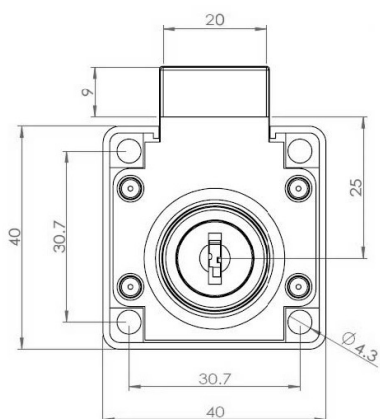

PRODUCT SHEET

Description:

Rim Lock MIC850, $\varnothing 19 \times 22 \text{mm}$, Body Only, #J11+#J12, Drawer, NPL, Blue Plastic Plug For Protection & Quick Fixing

Item number:

14.01.014-0

Units	Box	Carton	HS Code	Barcode
Pcs.	24	240	8301300000	
				5704866031677