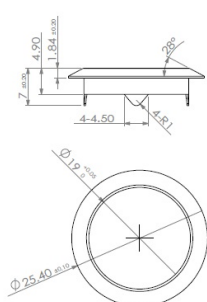

PRODUCT SHEET

Description:

Rim Lock MIC850, $\varnothing 19 \times 22 \text{mm}$, Body Only, #J11+#J12, Drawer, NPL, Blue Plastic Plug For Protection & Quick Fixing

Item number:

14.01.014-0

Units	Box	Carton	HS Code	Barcode
Pcs.	24	240	8301300000	
				5704866031677