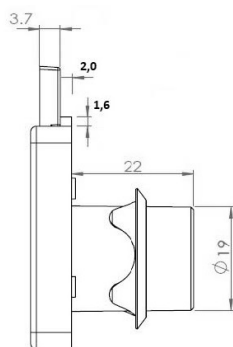

PRODUCT SHEET

Description:

Rim Lock MIC850, $\varnothing 19 \times 22 \text{mm}$, Body Only, #J11+#J12, Drawer, NPL, Blue Plastic Plug For Protection & Quick Fixing

Item number:

14.01.014-0

Units	Box	Carton	HS Code	Barcode
Pcs.	24	240	8301300000	
				5704866031677